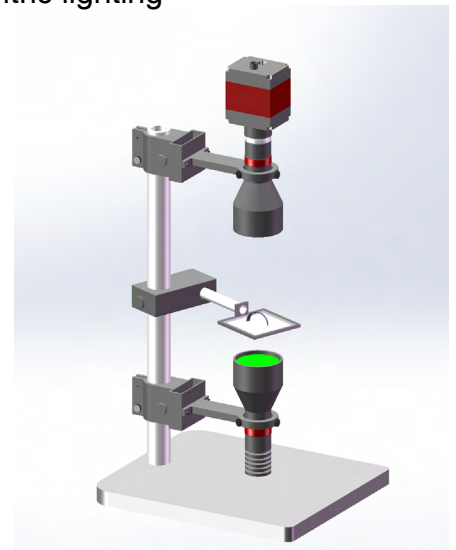

Measurement the frame sizes of the smart watch

Application: Measurement the frame sizes of the smart watch

NEW TRY Products: Telecentric lens: VCM230-48

Illumination: VCL48-1W-G parallel telecentric lighting

- C Mount telecentricity;
- <0.1% distortion,
- High resolution with clear image
- Perfectly measure the frame sizes of the smart watch

Camera: 29MP AVT, 2/3" 5.5 μm (Sensor: 8.47mm x 7.1 mm)

- Resolution (H x V) 6600x4400px

Test conclusion:

- Ideal for measure the frame sizes of the smart watch.
- Accuracy: Depending on different cameras resolution and image areas 35.6mm*29.8mm <0.023 mm with 6600x4400 pixels.
- Performance: Clear image, nearly 0 distortion.
- Test image: Achieved image with high definition and great uniformity.